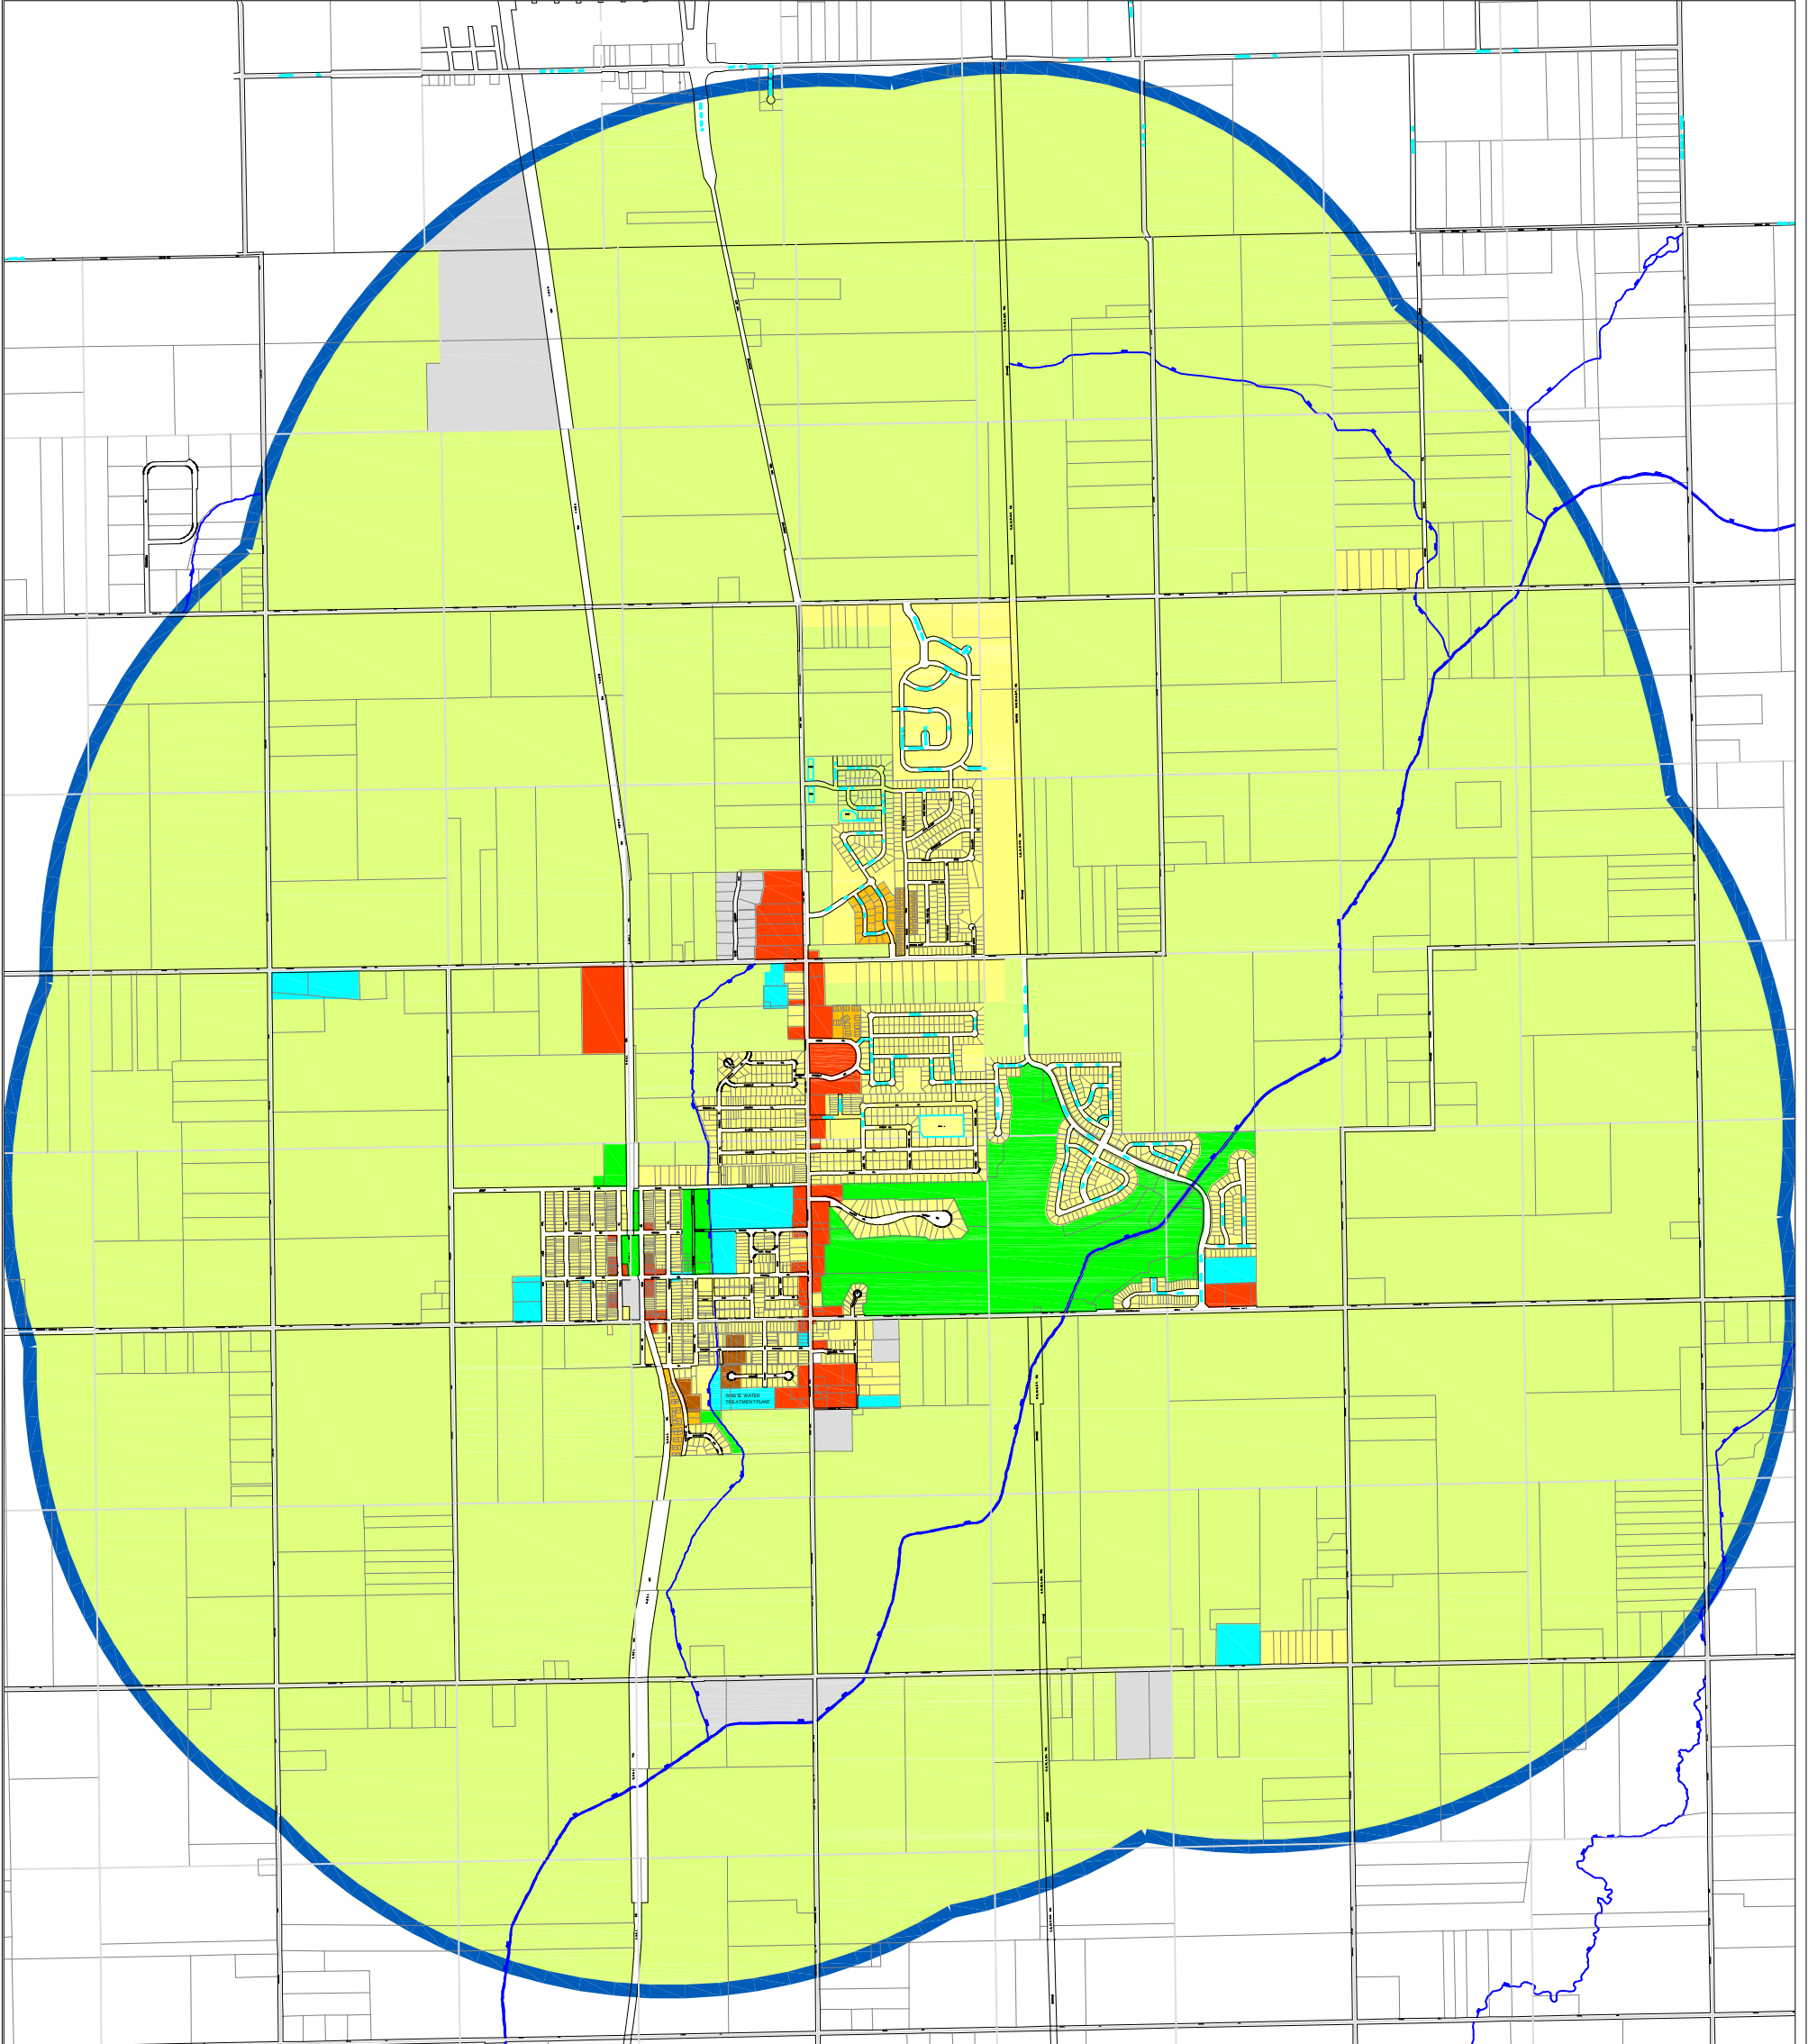

VILLAGE OF BEECHER, ILLINOIS

EXISTING LAND USE

LEGEND

- AGRICULTURAL
- SINGLE FAMILY RESIDENTIAL
- MULTI-FAMILY RESIDENTIAL
- TOWNHOUSE RESIDENTIAL
- COMMERCIAL
- INDUSTRIAL
- INSTITUTIONAL
- OPEN SPACE / RECREATION

SCALE: 1" = 2500'

I:\BEECH\GENERAL\Draw\land_use\land-use.dwg
 PLOTTED: 5-18-05 @ 3:03pm
 VERSION: 16.0s (LMS Tech)

Baxter & Woodman
 Crystal Lake, Illinois 815.459.1260
 Burlington, Wisconsin 262.763.7834
 Mokena, Illinois 708.478.2090
 DeKalb, Illinois 815.787.3111
 Grayslake, Illinois 847.223.5088
 Rockford, Illinois 815.489.1551